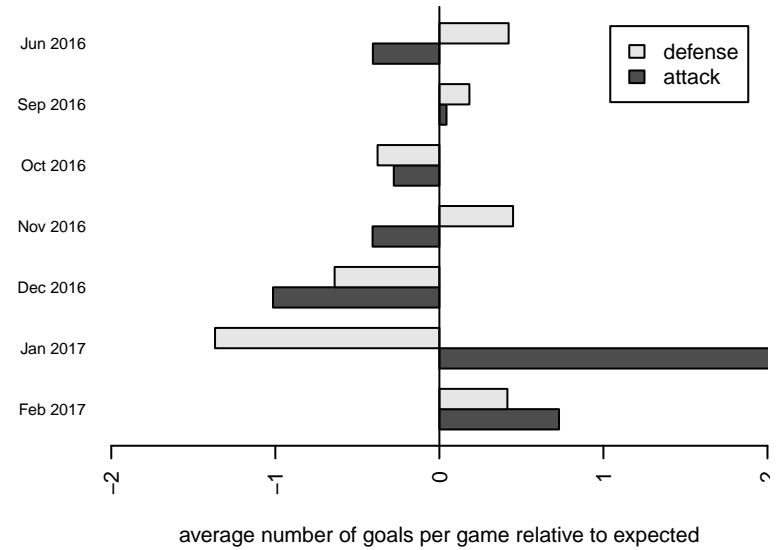

Performance relative to 13 month average