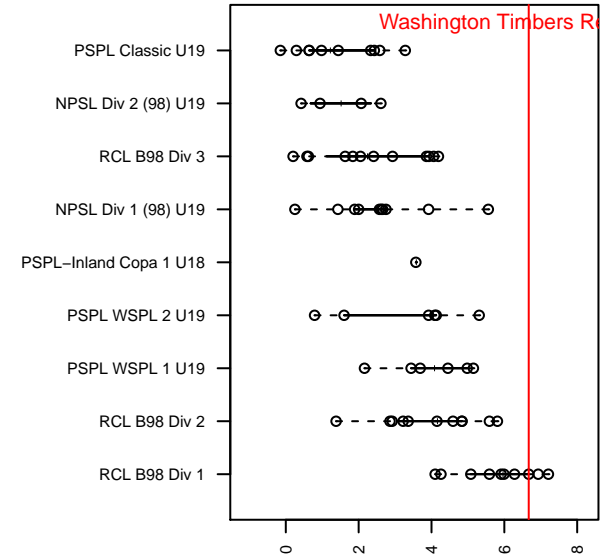

Washington Timbers Red 1 B98

Washington Timbers
 Vancouver, WA
 B98 total strength=1957
 attack=72.74 defense=41.93
 fall league = RCL B98 Div 1

alt names used:
 WA Timbers FC 98B Red 1
 WA Timbers 98B Red 1
 WA Timbers 98B Red 1

Venues played:
 2016 Showcase of Champions U18 Platinum U
 2016 Clash At the Border Div 1 Gold/Silver/Bro
 2016 RCL B98 Div 1
 2016 WYS Championship B98

Washington Timbers Red 1 B98
 Dots are actual minus expected GF (blue circles) and GA (red triangles).
 Blue line is smoothed change in attack strength. Red is smoothed change in defense strength.

**attack and defense variance (black dot)
relative to other teams
and top 10 in region**

**attack and defense rating
relative to others at age
and all opponents in last 13 months**

Performance relative to 13 month average