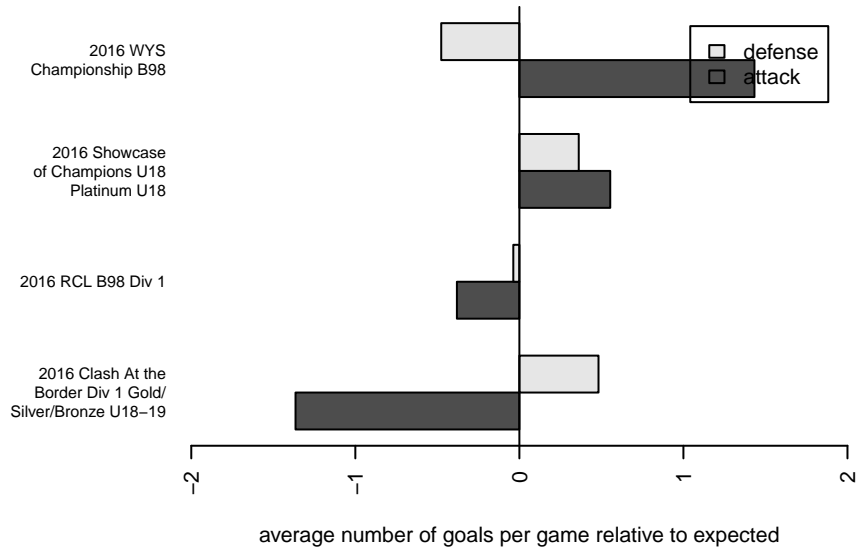

Washington Timbers Red 1 B98

Washington Timbers
 Vancouver, WA
 B98 total strength=1957
 attack=72.74 defense=41.93
 fall league = RCL B98 Div 1

alt names used:
 WA Timbers FC 98B Red 1
 WA Timbers 98B Red 1
 WA Timbers 98B Red 1

Venues played:
 2016 Showcase of Champions U18 Platinum U
 2016 Clash At the Border Div 1 Gold/Silver/Bro
 2016 RCL B98 Div 1
 2016 WYS Championship B98

Washington Timbers Red 1 B98
 Dots are actual minus expected GF (blue circles) and GA (red triangles).
 Blue line is smoothed change in attack strength. Red is smoothed change in defense strength.

**attack and defense variance (black dot)
relative to other teams
and top 10 in region**

**attack and defense rating
relative to others at age
and all opponents in last 13 months**

Performance relative to 13 month average