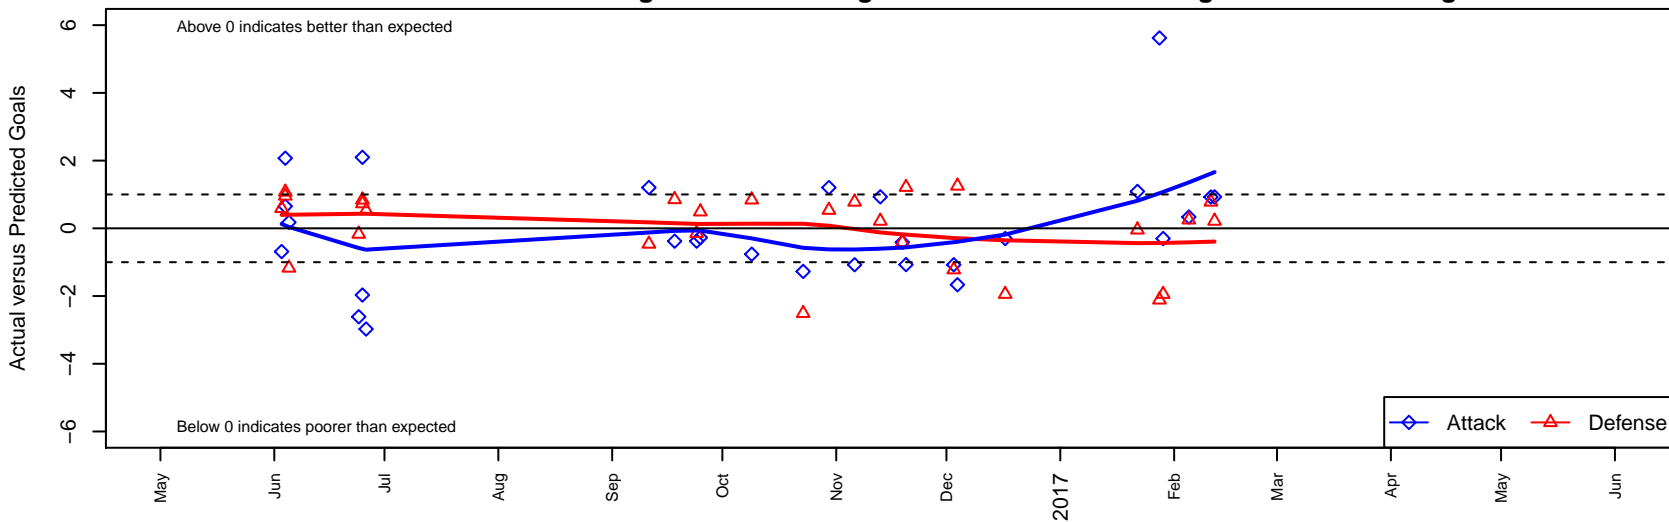

Washington Timbers Red 1 B98

Washington Timbers
 Vancouver, WA
 B98 total strength=1957
 attack=72.74 defense=41.93
 fall league = RCL B98 Div 1

alt names used:
 WA Timbers FC 98B Red 1
 WA Timbers 98B Red 1
 WA Timbers 98B Red 1

Venues played:
 2016 Showcase of Champions U18 Platinum U
 2016 Clash At the Border Div 1 Gold/Silver/Bro
 2016 RCL B98 Div 1
 2016 WYS Championship B98

Washington Timbers Red 1 B98
 Dots are actual minus expected GF (blue circles) and GA (red triangles).
 Blue line is smoothed change in attack strength. Red is smoothed change in defense strength.

**attack and defense variance (black dot)
relative to other teams
and top 10 in region**

**attack and defense rating
relative to others at age
and all opponents in last 13 months**

Performance relative to 13 month average